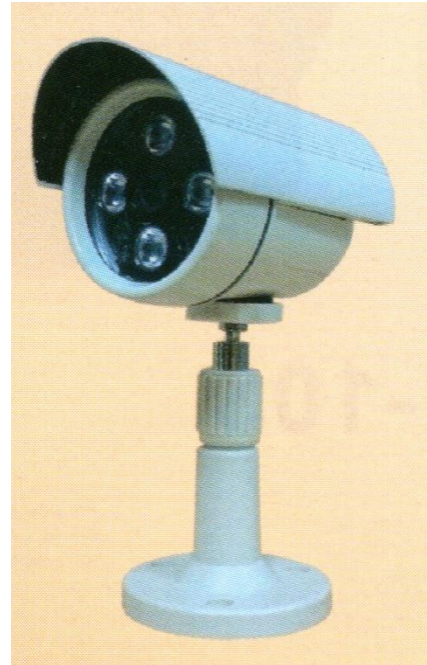

SSV-163HD

DOME AHD 1080p EXIR 2MegaPixel CAMERA

1/3" SONY image sensor, 2MP

Specifications

Design	3-axis (Wall-mount, Ceiling-mount)
Pick-up Device	1/3" SONY IMX-322 sensor, 2MP
Active Picture Elements	1920(H) x 1080(V)
Day/Night	True Day/Night with ICR and IR cut filter
Video Output	Analog High Definition
Minimum Illumination	0.01 Lux F 2.0 (0 Lux IR ON)
Electronic Shutter	1/50 to 1/100,000 sec
S/N Ratio	More than 50dB
Infra Red	4pcs EXIR array LED (18mtr)
Max. Distance	500mtr using RG-6 coaxial cable
Lens	Built-in Lens 4mm
Base Color	White
Operation Temperature	-10°C ~ +50°C
Power Supply	DC 12Volt
Current	90mA (IR OFF) / 150mA (IR ON)
Dimensions	90mm (base) x 70mm
Weight	200grams

SSV-108HD

OUTDOOR AHD 1080p EXIR 2MegaPixel CAMERA

1/3" SONY image sensor, 2MP

Specifications

Design	Outdoor Bullet Camera
Pick-up Device	1/3" SONY IMX-322 sensor, 2MP
Active Picture Elements	1920(H) x 1080(V)
Day/Night	True Day/Night with ICR and IR cut filter
Video Output	Analog High Definition
Minimum Illumination	0.01 Lux F 2.0 (0 Lux IR ON)
Electronic Shutter	1/50 to 1/100,000 sec
S/N Ratio	More than 50dB
Infra Red	4pcs EXIR array LED (18mtr)
Max. Distance	500mtr using RG-6 coaxial cable
Lens	Built-in Lens 4mm
Base Color	Beige
Operation Temperature	-10°C ~ +50°C
Power Supply	DC 12Volt
Current	90mA (IR OFF) / 150mA (IR ON)
Dimensions	75mm (dia) x 110mm (L)
Weight	400grams